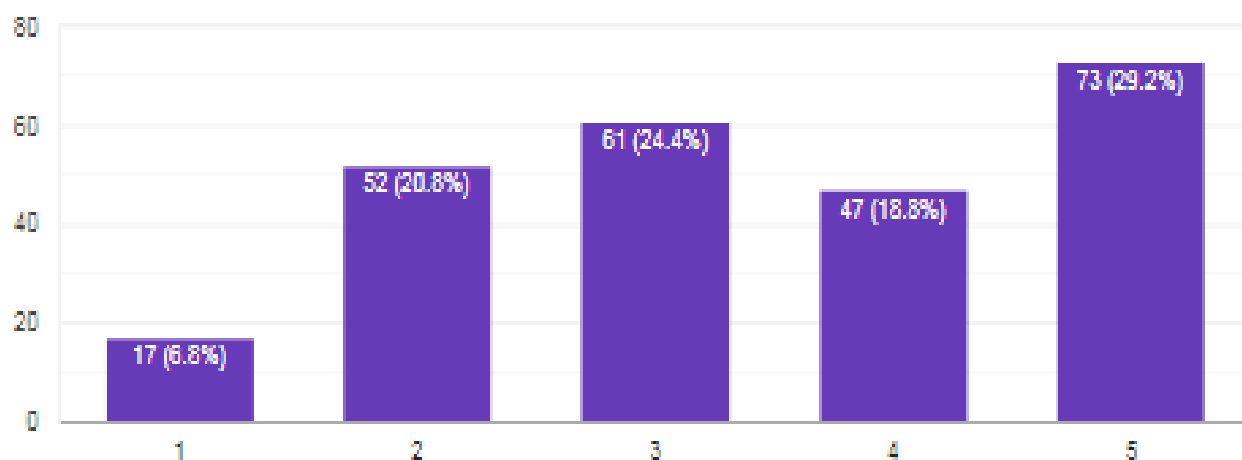

Kindly rate your knowledge about the content discussed in the session before the session on the scale of 1 to 5.(1- no knowledge about the content at all & 5 - Highly aware about the content)

250 responses